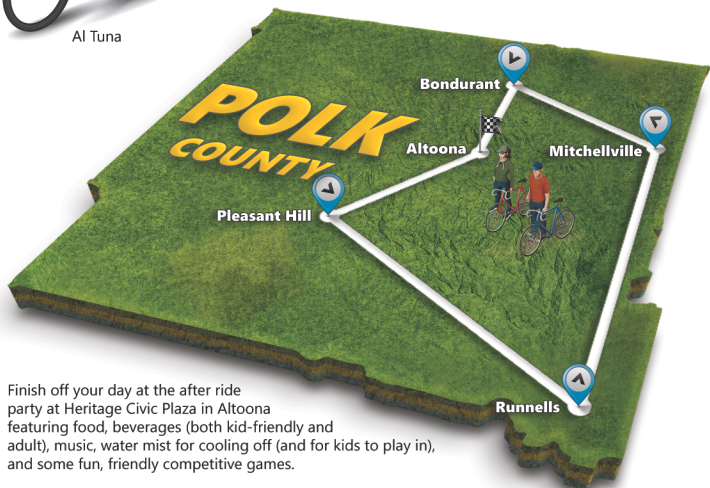

4th Annual Tune Up Tour

Saturday July 12, 2014 at 8:00 AM

Al Tuna

The Little Big Ride will take you on a scenic tour of the rolling hills of eastern Polk county with fun stops in 5 cycling-friendly cities. Your journey begins and ends at the beautiful Heritage Civic Plaza in active, attractive Altoona (next to Hy-Vee), with festivities all day including a Bikefest for younger riders.

The tour offers 3 routes of varying lengths to accommodate riders of all skill levels:

The first leg of the tour is an easy ride on the trail system to Sleepy Hollow in Pleasant Hill. Riders who prefer a shorter ride can turn back to Altoona here. (12 M)

Riders after a more challenging training ride will continue on the roads to Runnells and then Mitchellville where you can turn towards Altoona (22 M) or continue on to Founders Pub in Bondurant and back to Altoona to enjoy the festivities (30M).

Finish off your day at the after ride party at Heritage Civic Plaza in Altoona featuring food, beverages (both kid-friendly and adult), music, water mist for cooling off (and for kids to play in), and some fun, friendly competitive games.